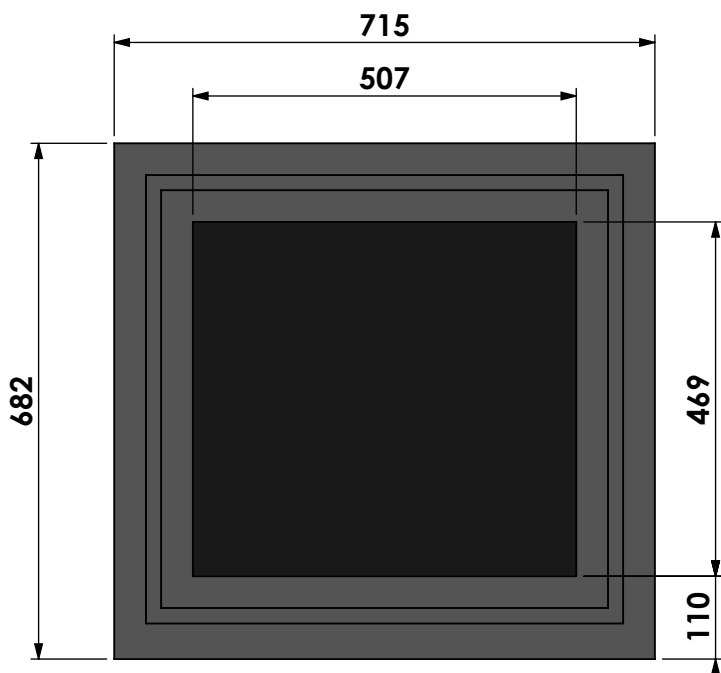

* = optional flue gas outlet $\varnothing$ 150 mm
** = optional air inlet $\varnothing$ 125 mm

barbas

Barbas Bellfires B.V.
Hallenstraat 17
5531 AB Bladel
The Netherlands
www.barbasbellfires.com

Name: **Unilux-6 67 classic frame**

Modifications reserved

Scale: **1:10**
Unit: **mm**

Version: **0**