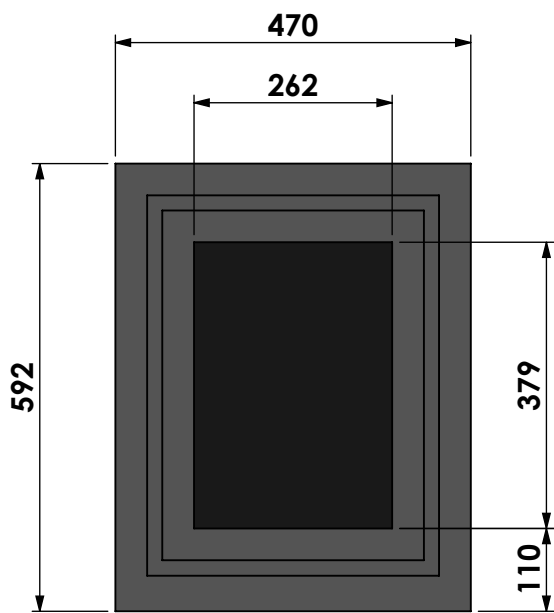

* = optional air inlet $\varnothing 80$ mm

barbas

Barbas Bellfires B.V.
Hallenstraat 17
5531 AB Bladel
The Netherlands
www.barbasbellfires.com

Name: **Unilux-6 40 45' classic frame**

Modifications reserved

Scale: **1:10**
Unit: **mm**

Version: **0**