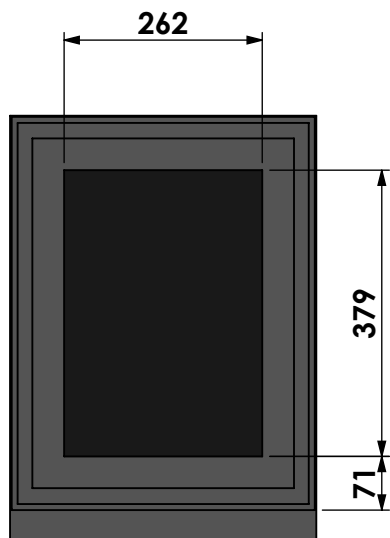

* = optional flue gas outlet $\varnothing$ 130 mm
** = optional air inlet $\varnothing$ 80 mm

barbas

Barbas Bellfires B.V.
Hallenstraat 17
5531 AB Bladel
The Netherlands
www.barbasbellfires.com

Name: **Unilux-6 40 built-in frame**

Modifications reserved

Scale: **1:10**
Unit: **mm**

Version: **0**