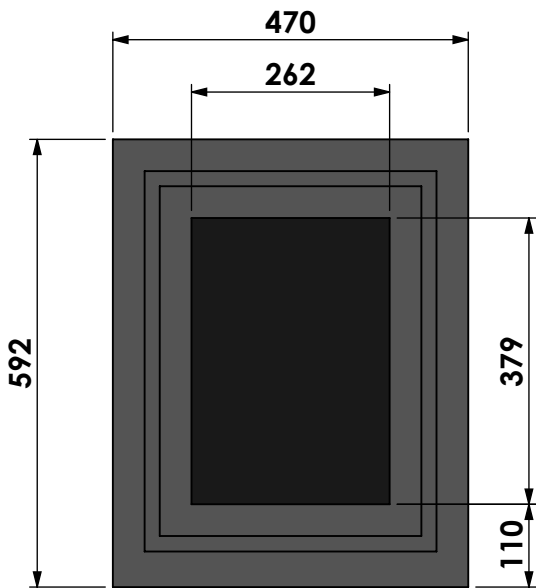

* = optional flue gas outlet ϕ 130 mm
** = optional air inlet ϕ 80 mm

barbas

Barbas Bellfires B.V.
Hallenstraat 17
5531 AB Bladel
The Netherlands
www.barbasbellfires.com

Name: **Unilux-6 40 classic frame**

Modifications reserved

Scale: 1:10
Unit: mm

Version: 0