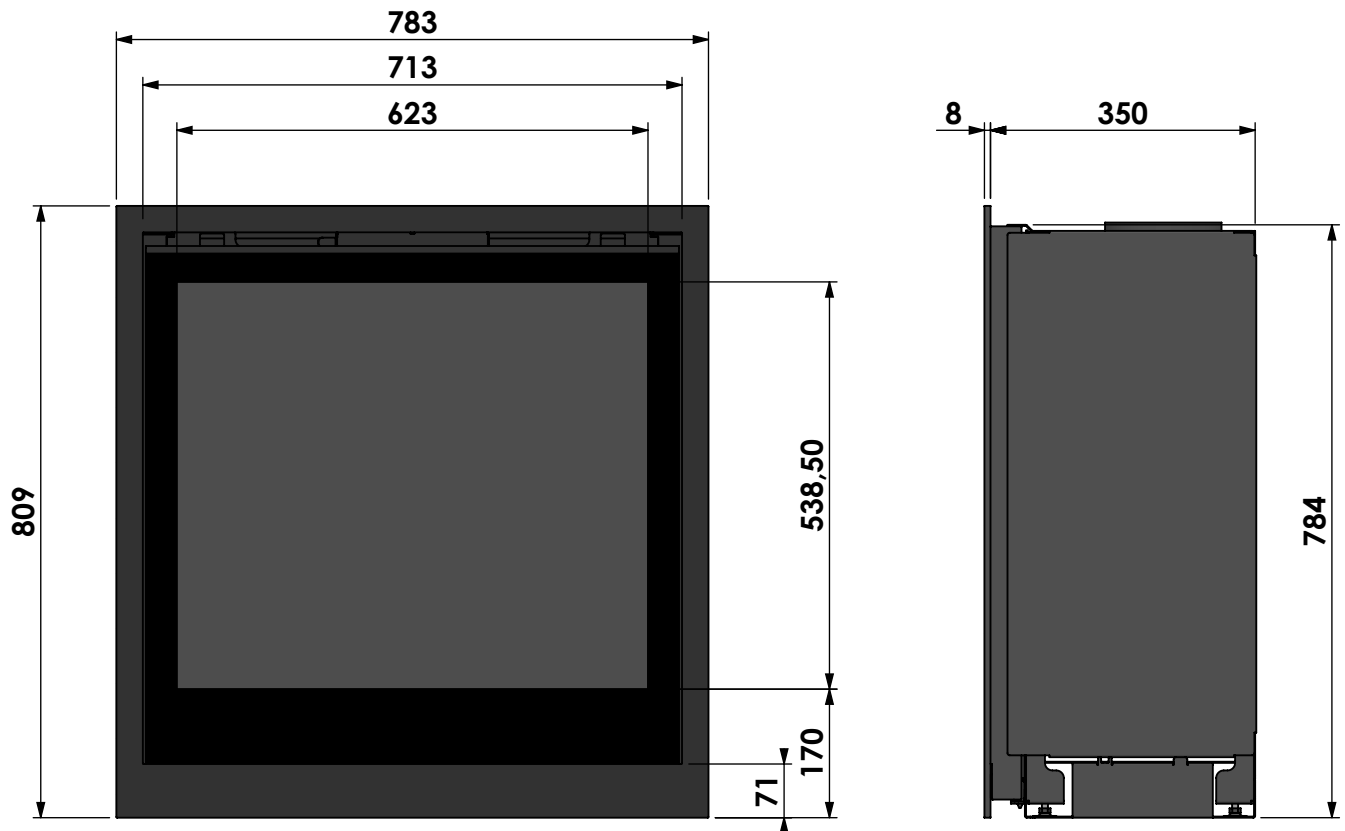

klassiek kader 35mm
classic frame 35mm
cadre classique 35mm
klassischer Rahmen 35mm

bellfires

Barbas Bellfires B.V.
Hallenstraat 17
5531 AB Bladel
The Netherlands
www.barbasbellfires.com

Name: **Smart Bell 75-80**

Modifications reserved

Projection: American

Scale: **1:10**
Unit: **mm**

Version: **0**