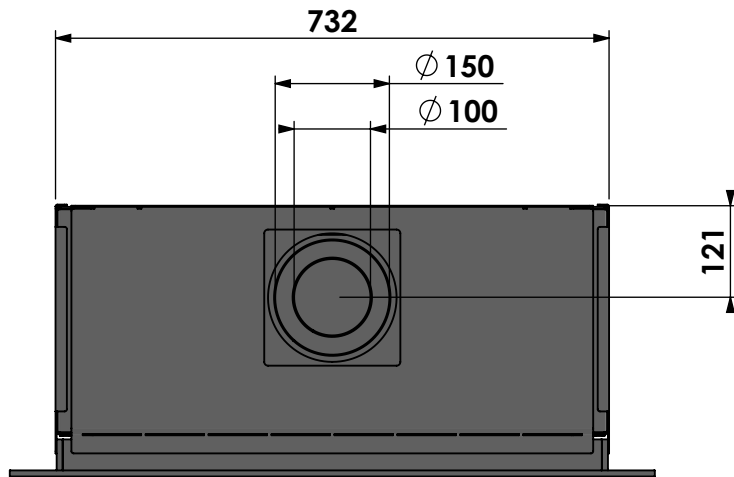

klassiek kader 70mm
classic frame 70mm
cadre classique 70mm
klassischer Rahmen 70mm

bellfires

Barbas Bellfires B.V.
Hallenstraat 17
5531 AB Bladel
The Netherlands
www.barbasbellfires.com

Name: **Smart Bell 75-80**

Modifications reserved

Projection: American

Scale: **1:10**
Unit: **mm**

Version: **0**