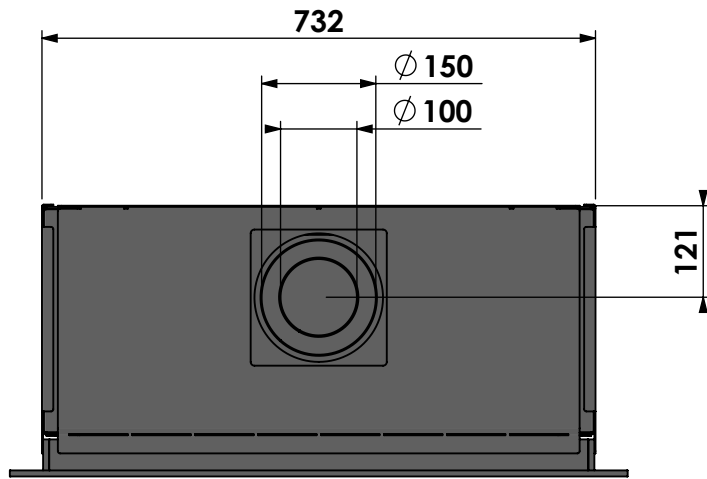

Name: **Smart Bell 75-80**

Modifications reserved

Projection: American

Scale: **1:10**
Unit: **mm**

Version: **0**

klassiek kader 52mm
 classic frame 52mm
 cadre classique 52mm
 klassischer Rahmen 52mm

bellfires