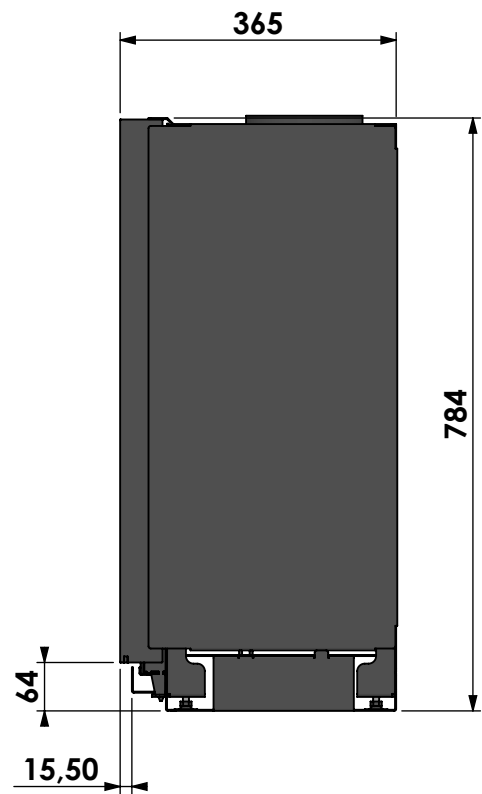

verdiept kader 15mm
insert frame 15mm
cadre de profondeur 15mm
vertiefter Rahmen 15mm

bellfires

Barbas Bellfires B.V.
Hallenstraat 17
5531 AB Bladel
The Netherlands
www.barbasbellfires.com

Name: **Smart Bell 75-80**

Modifications reserved

Scale: **1:10**
Unit: **mm**

Version: **0**