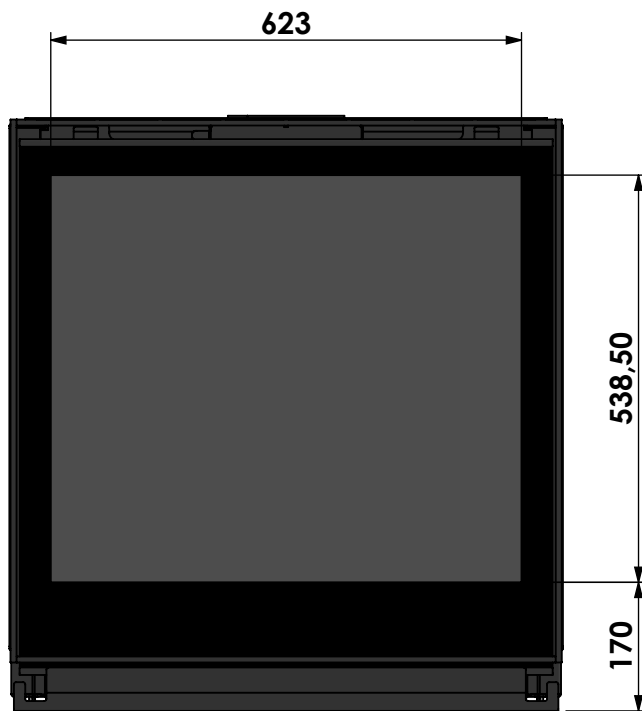

verdiept kader 15mm
insert frame 15mm
cadre de profondeur 15mm
vertiefter Rahmen 15mm

bellfires

Barbas Bellfires B.V.
Hallenstraat 17
5531 AB Bladel
The Netherlands
www.barbasbellfires.com

Name: **Smart Bell 75-80**

Modifications reserved

Scale: **1:10**
Unit: **mm**

Version: **0**