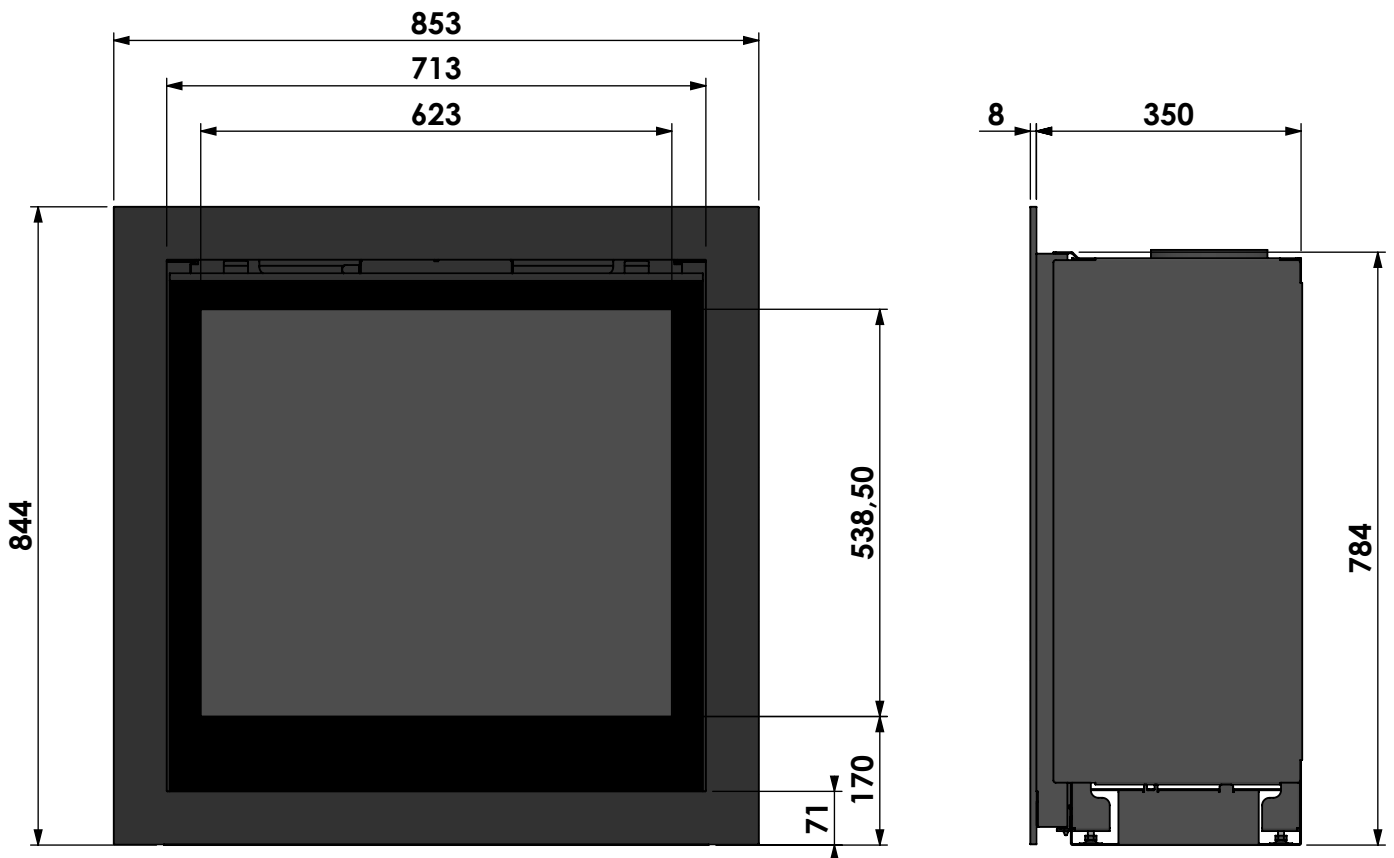

klassiek kader 70mm
classic frame 70mm
cadre classique 70mm
klassischer Rahmen 70mm

bellfires

Barbas Bellfires B.V.
Hallenstraat 17
5531 AB Bladel
The Netherlands
www.barbasbellfires.com

Name: **Smart Bell 75-80**

Modifications reserved

Projection: American

Scale: **1:10**
Unit: **mm**

Version: **0**