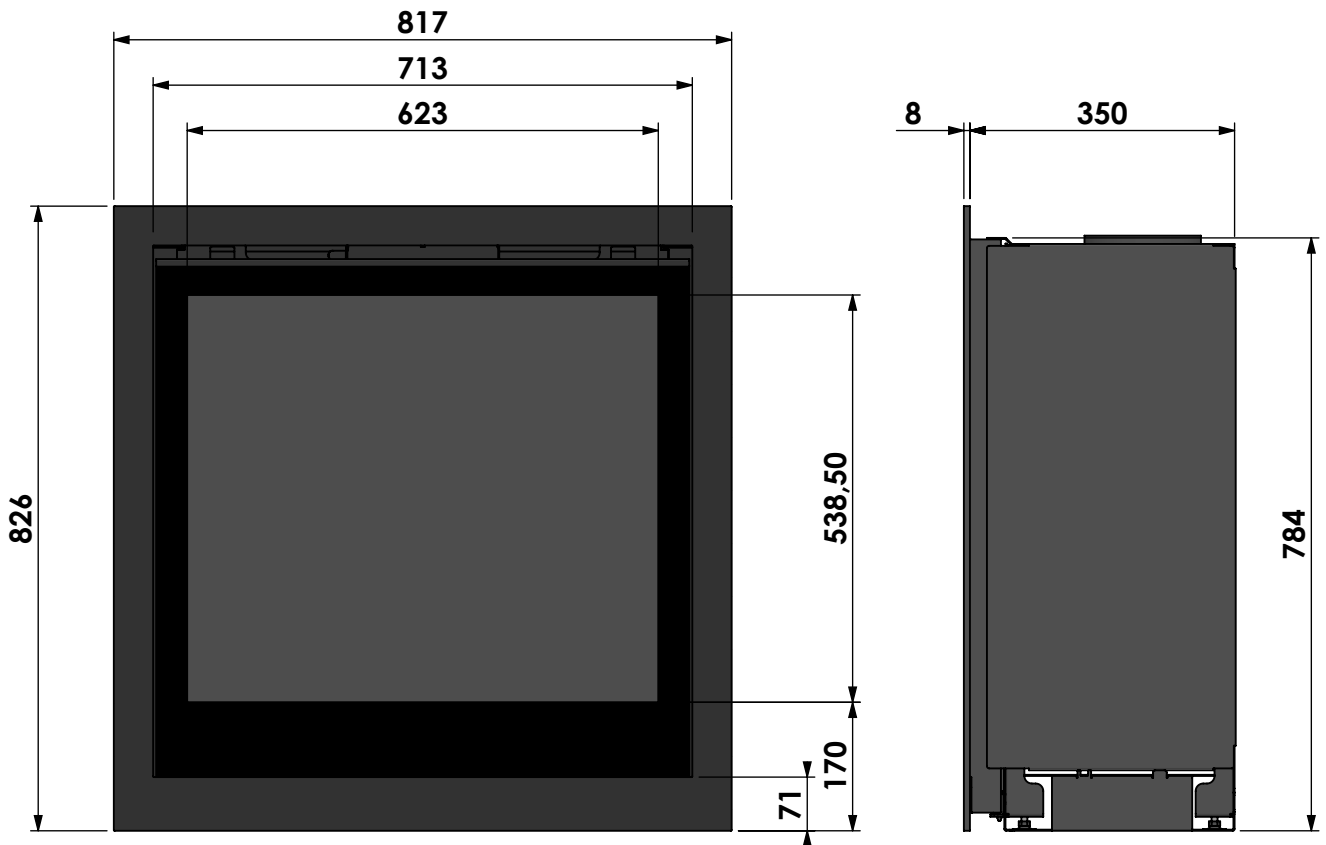

Name: **Smart Bell 75-80**

Modifications reserved

Projection: American

Scale: **1:10**
Unit: **mm**

Version: **0**

klassiek kader 52mm
 classic frame 52mm
 cadre classique 52mm
 klassischer Rahmen 52mm

bellfires