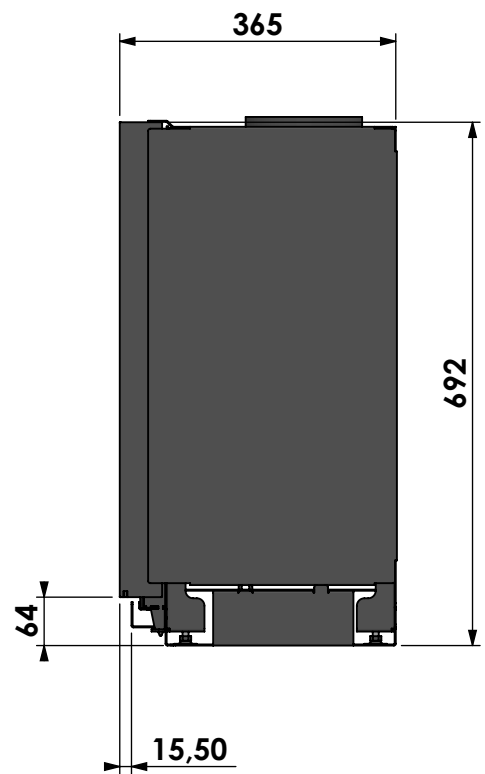

Name: **Smart Bell 75-70**

Modifications reserved

Projection: American

Scale: **1:10**  
Unit: **mm**

Version: **0**

verdiept kader 15mm  
 insert frame 15mm  
 cadre de profondeur 15mm  
 vertiefter Rahmen 15mm