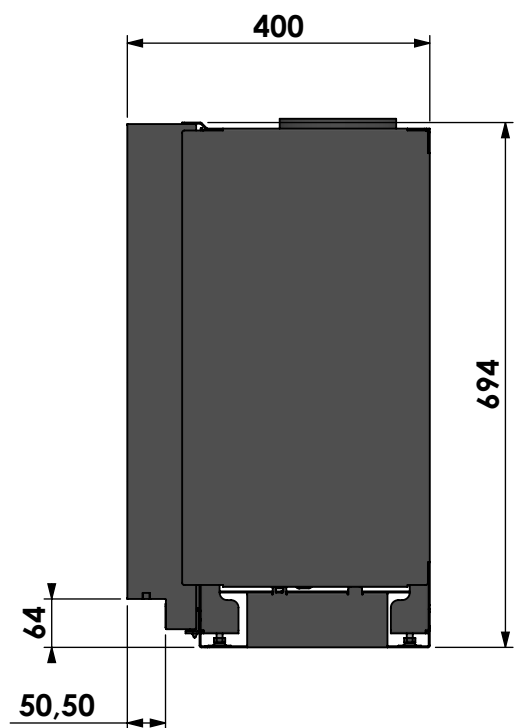

verdiept kader 50mm
insert frame 50mm
cadre de profondeur 50mm
vertiefter Rahmen 50mm

bellfires

Barbas Bellfires B.V.
Hallenstraat 17
5531 AB Bladel
The Netherlands
www.barbasbellfires.com

Name: **Smart Bell 75-70**

Modifications reserved

Scale: **1:10**
Unit: **mm**

Version: **0**