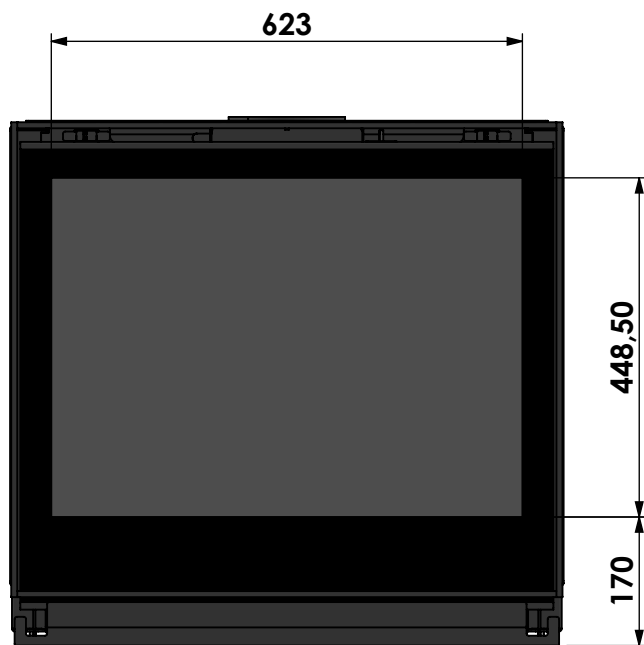

Name: **Smart Bell 75-70**

Modifications reserved

Projection: American

Scale: **1:10**  
Unit: **mm**

Version: **0**

verdiept kader 15mm  
 insert frame 15mm  
 cadre de profondeur 15mm  
 vertiefter Rahmen 15mm