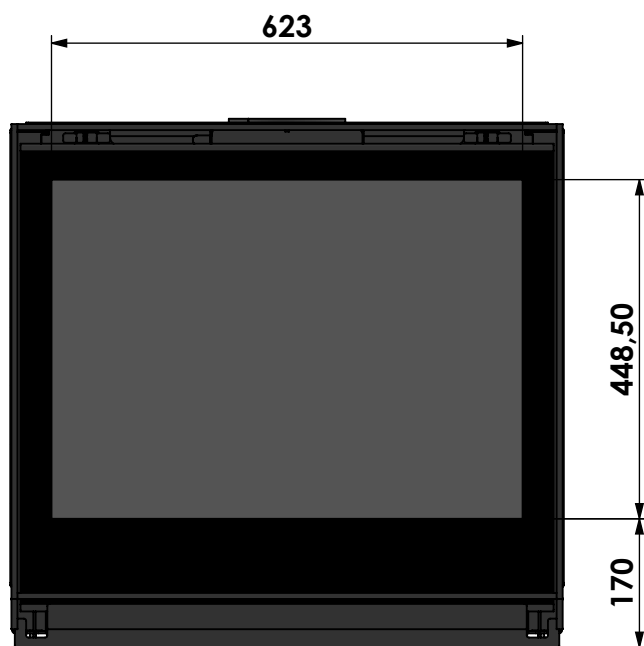

verdiept kader 50mm
insert frame 50mm
cadre de profondeur 50mm
vertiefter Rahmen 50mm

bellfires

Barbas Bellfires B.V.
Hallenstraat 17
5531 AB Bladel
The Netherlands
www.barbasbellfires.com

Name: **Smart Bell 75-70**

Modifications reserved

Scale: **1:10**
Unit: **mm**

Version: **0**