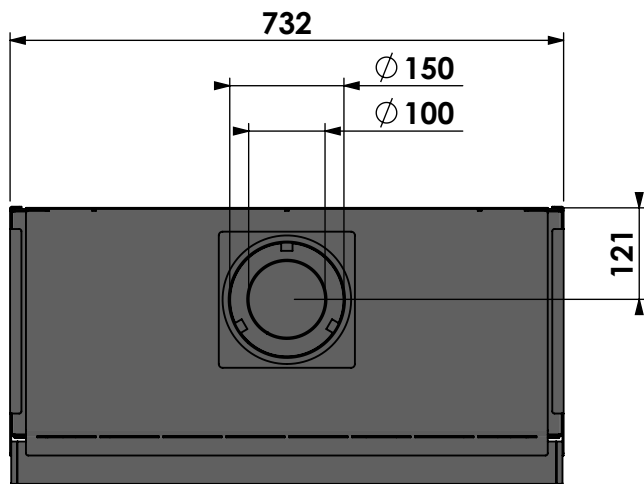

Name: **Smart Bell 75-70**

Modifications reserved

Projection: American

Scale: **1:10**  
Unit: **mm**

Version: **0**

verdiept kader 15mm  
 insert frame 15mm  
 cadre de profondeur 15mm  
 vertiefter Rahmen 15mm