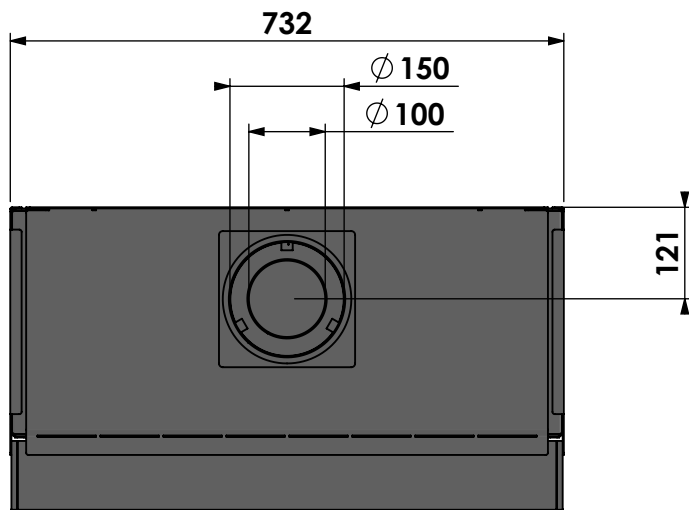

verdiept kader 50mm
insert frame 50mm
cadre de profondeur 50mm
vertiefter Rahmen 50mm

bellfires

Barbas Bellfires B.V.
Hallenstraat 17
5531 AB Bladel
The Netherlands
www.barbasbellfires.com

Name: **Smart Bell 75-70**

Modifications reserved

Scale: **1:10**
Unit: **mm**

Version: **0**